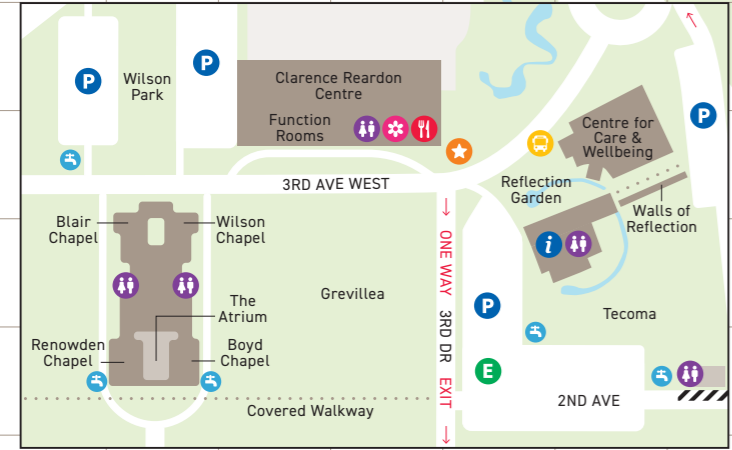

A B C D E F G H I J K L M N O P Q R S T

- 1 **P** PARKING
- 2 **E** EMERGENCY ASSEMBLY POINT
- 3 **T** TOILETS
- 4 **i** CUSTOMER CARE
- 5 **C** CAFÉ
- 6 **F** FLORIST
- 7 **B** BUS STOP
- 8 **P** PLAYGROUND
- 9 **R** ROTUNDA
- 10 **W** WATER TAPS
- 11 **B** BELL
- 12 **F** FUNERAL ESCORT POINT
- 13 **W** WALKING PATH

Café and Florist Hours

Open 7 days a week: 9am – 5pm

Public Transport

Bus Route 800 stops at Springvale Botanical Cemetery. It runs between Dandenong Railway Station and Chadstone Shopping Centre via Oakleigh Railway Station. For bus times phone 1800 800 007.

Emergency Assembly Areas

Emergency Assembly Area 1	L16
Emergency Assembly Area 2	L13
Emergency Assembly Area 3	H16
Emergency Assembly Area 4	I13
Emergency Assembly Area 5	I12

Roads

All Souls Avenue	Q12
Arnold Drive	E11
Avenue of Roses	E7
Birches Court	F4
Callistemon Crescent	R17
Diosma Avenue	O14
Downard Court	Q8
East Crescent	N11
Eighth Avenue	M7
Eighth Road	O4
Entrances	G1 & M19
Eucalypt Avenue	O13
Exit	G1 & K19
Fifth Road	L6
First Avenue	J17
First Drive	H17
Fourth Drive	N14
Fuchsia Avenue	O17
Gardenia Avenue	O16
Genista Avenue	O18
Hibbertia Road	Q13
Ironbark Court	R12
Kennedia Avenue	Q16
Main Drive	M8 & M13
Mountford Drive	H3
Ninth Avenue	L5
North Drive	J11
Oaktree Court	G4
Plane Tree Court	K3
Police Road	F2
Princes Highway	L19
Redgum Court	Q11
Robina Court	F6
Second Avenue	M16
Second Drive	J17
Second Road	I9
Seventh Avenue	N8
Seventh Road	N5
Sixth Avenue	P8
Sixth Road	M5
Third Avenue	J15 & M15
Third Drive	K18
Third Road	J8
Verbena Road	P14
West Crescent	L11